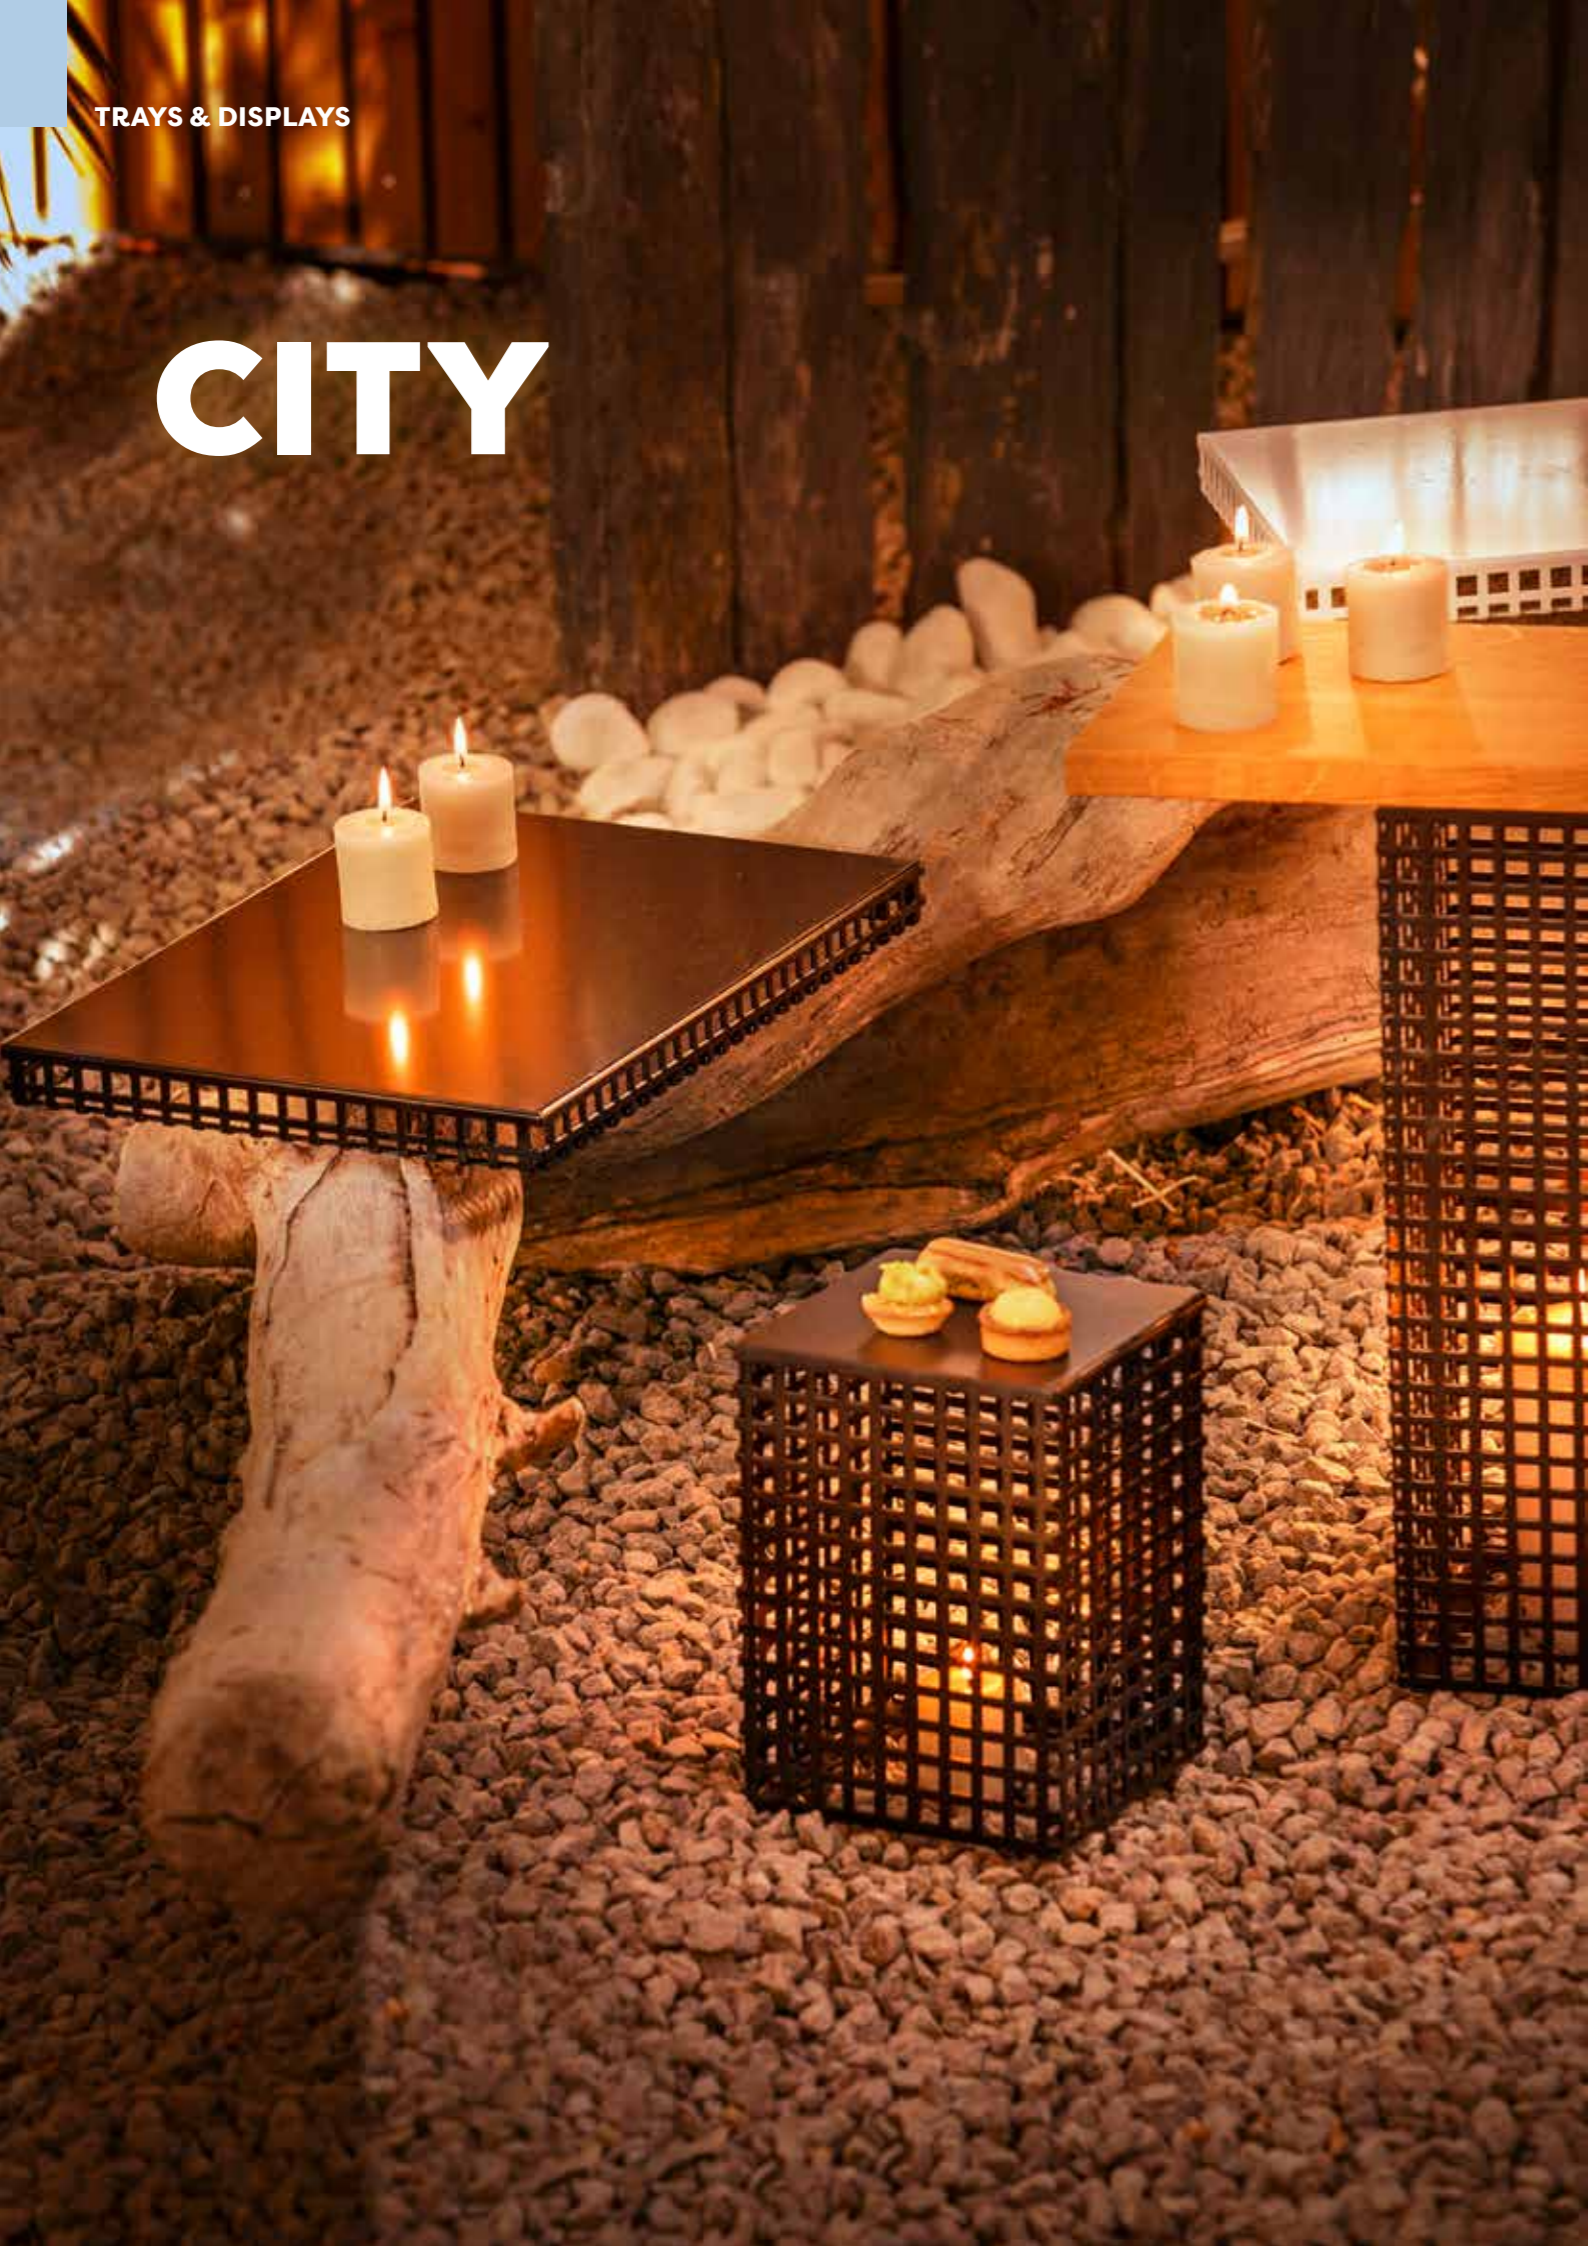

DISPLAYS WITH TRAYS

+ Woodbox WB330XXL p48.

•**SMN200**
BLACK ANTI-SLIDE METAL OBVIE
SUPPORT 200
Ø 230 X H 200 MM
METAL

NEW

CITY

TOTEM

•TCB20
WHITE STEEL CITY TOTEM H200
L 150 X L 150 X H 200 MM
ALUMINIUM

•TCB40
WHITE STEEL CITY TOTEM H400
L 150 X L 150 X H 400 MM
ALUMINIUM