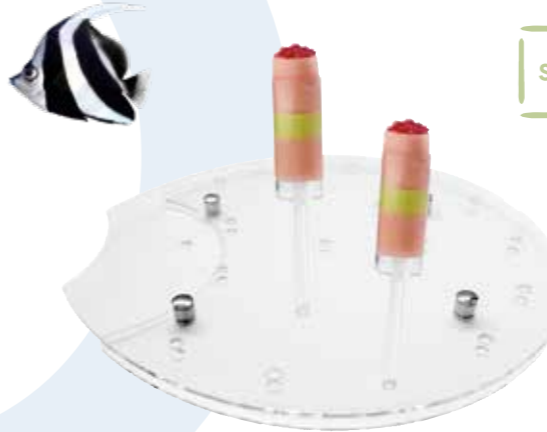

▶ DELISTICK

•PRD19
ROUND DELISTICK TRAY
Ø 240 MM
PMMA

UNTIL STOCKS LAST

VERRINES DISPLAY