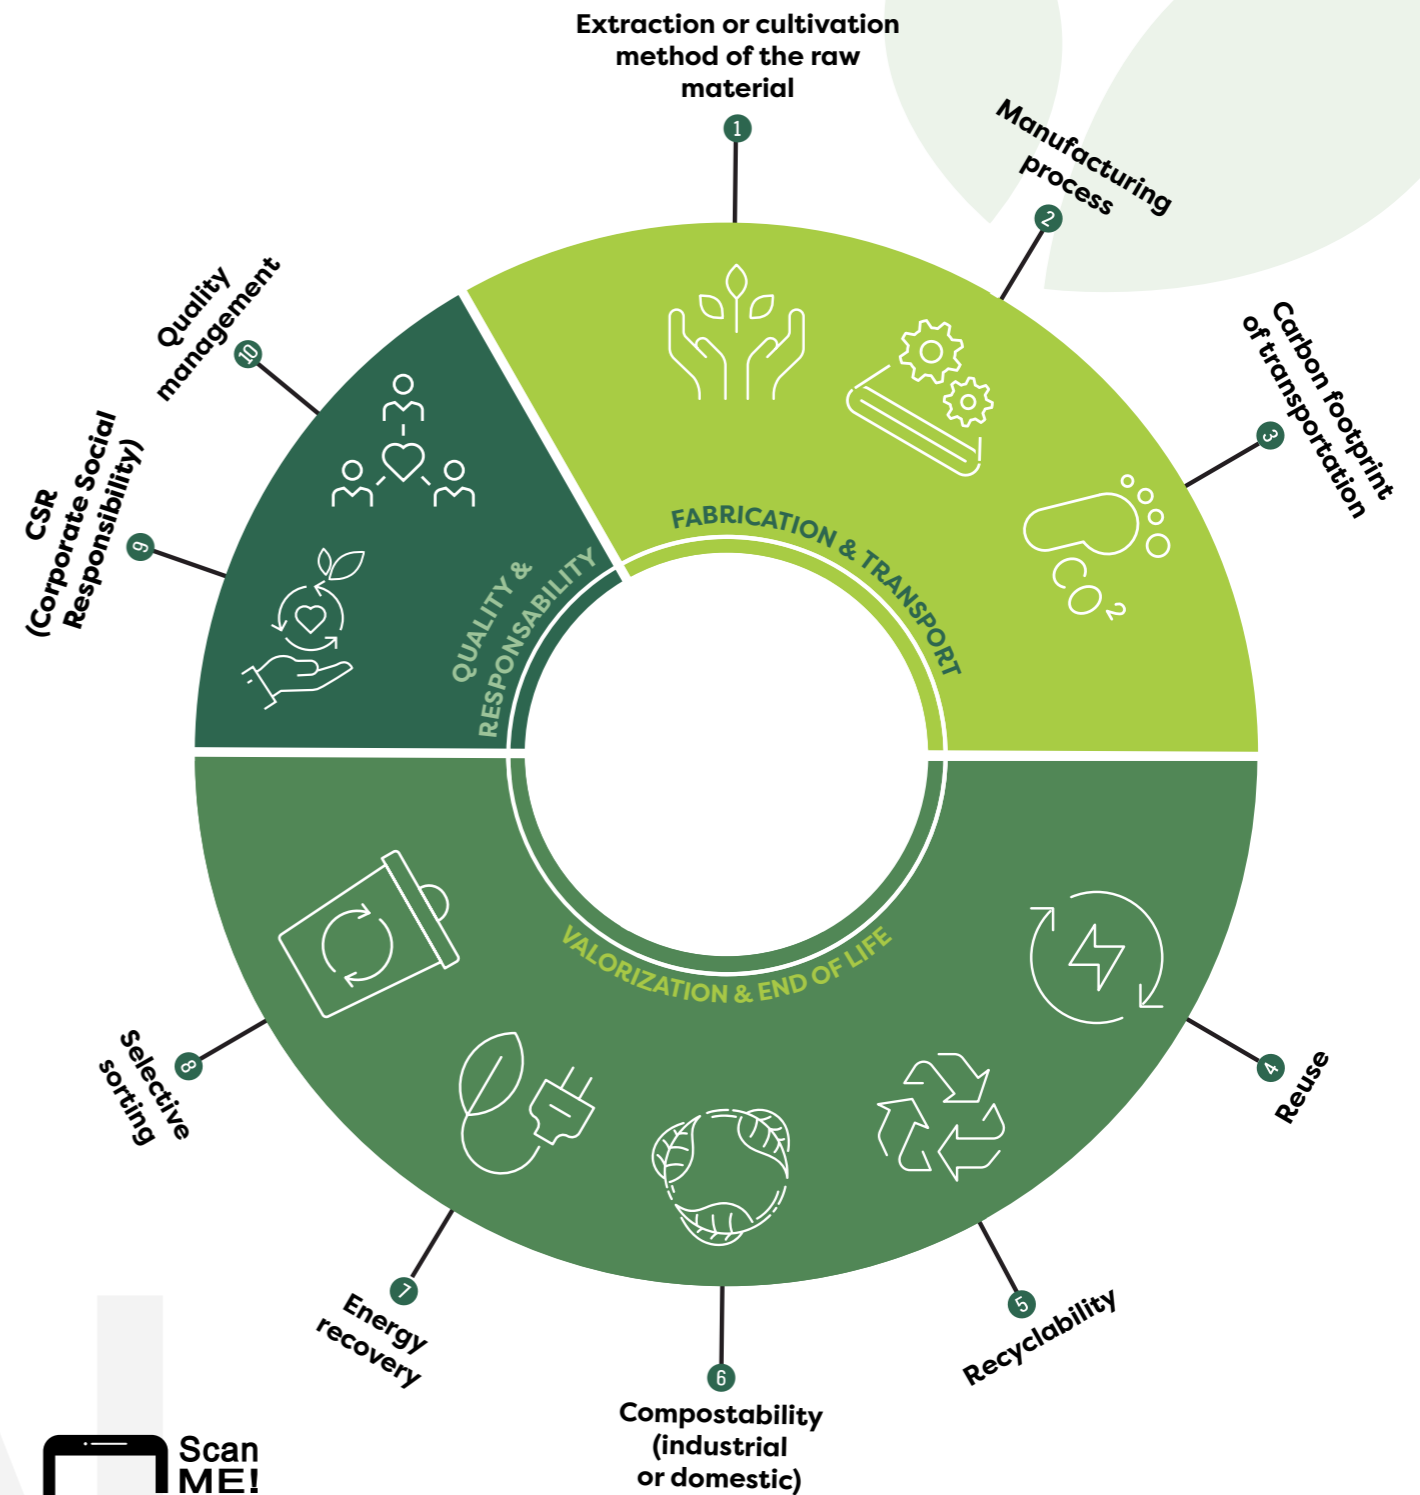

The First Environmental Benchmark in the Packaging Universe

Planetscore.eu

Today, more than more than half of COMATEC's 1300 COMATEC references have an A+, A or B score

Created by Comatec with its 2020 catalog, the PlanetScore informs about the environmental impact of packaging. Based on 10 criteria, including the method of raw material extraction or cultivation, manufacturing processes, and end-of-life valorization, it offers transparency on the materials chosen and their ecological footprint. Today, over half of the 1300 COMATEC references boast an A+, A, or B score, making PlanetScore an indispensable tool for any professional in the catering industry seeking responsible packaging options. Comatec is committed to continuously guiding you by soon presenting the evolution of the PlanetScore. For more details, visit planetscore.eu.

A score based on 10 criteria:

OUR COMMITMENTS

30 YEARS OF SUSTAINABLE COMMITMENT:

Aware of our social and environmental responsibilities, we have integrated sustainable development into our corporate strategy since Comatec was founded in 1994. Our commitment is reflected in concrete actions centered around three key issues: French manufacturing, eco-design, and social engagement.