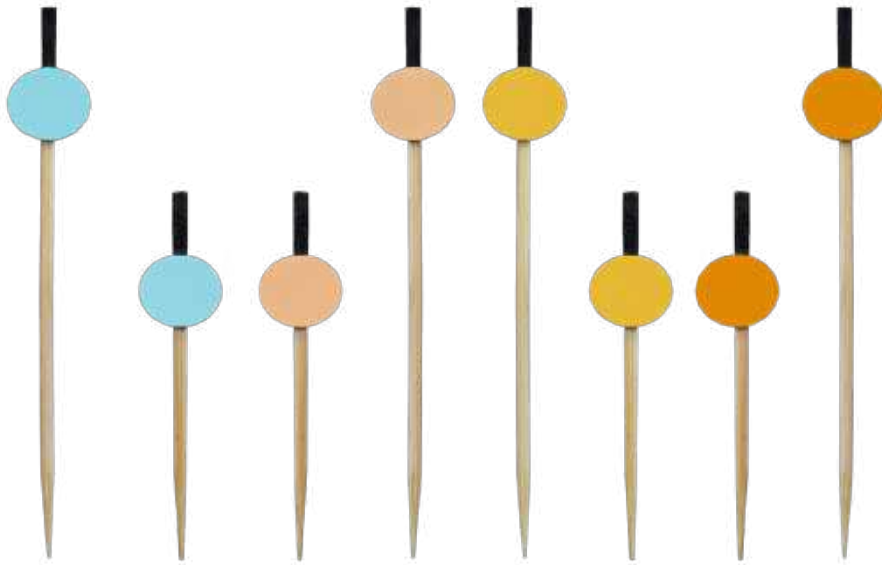

BAMBOO

FOURCHETTE GAFFEL 85
GAFFEL FORK 85

85 MM

1000u.

~~80,80€~~

FGB85

67,50€

FOURCHETTE GAFFEL 140
GAFFEL FORK 140

140 MM

500u.

~~41,60€~~

FGB140

35,00€

▶ RING

RING BAMBOU BAMBOO

STICKS RING
 RING STICKS